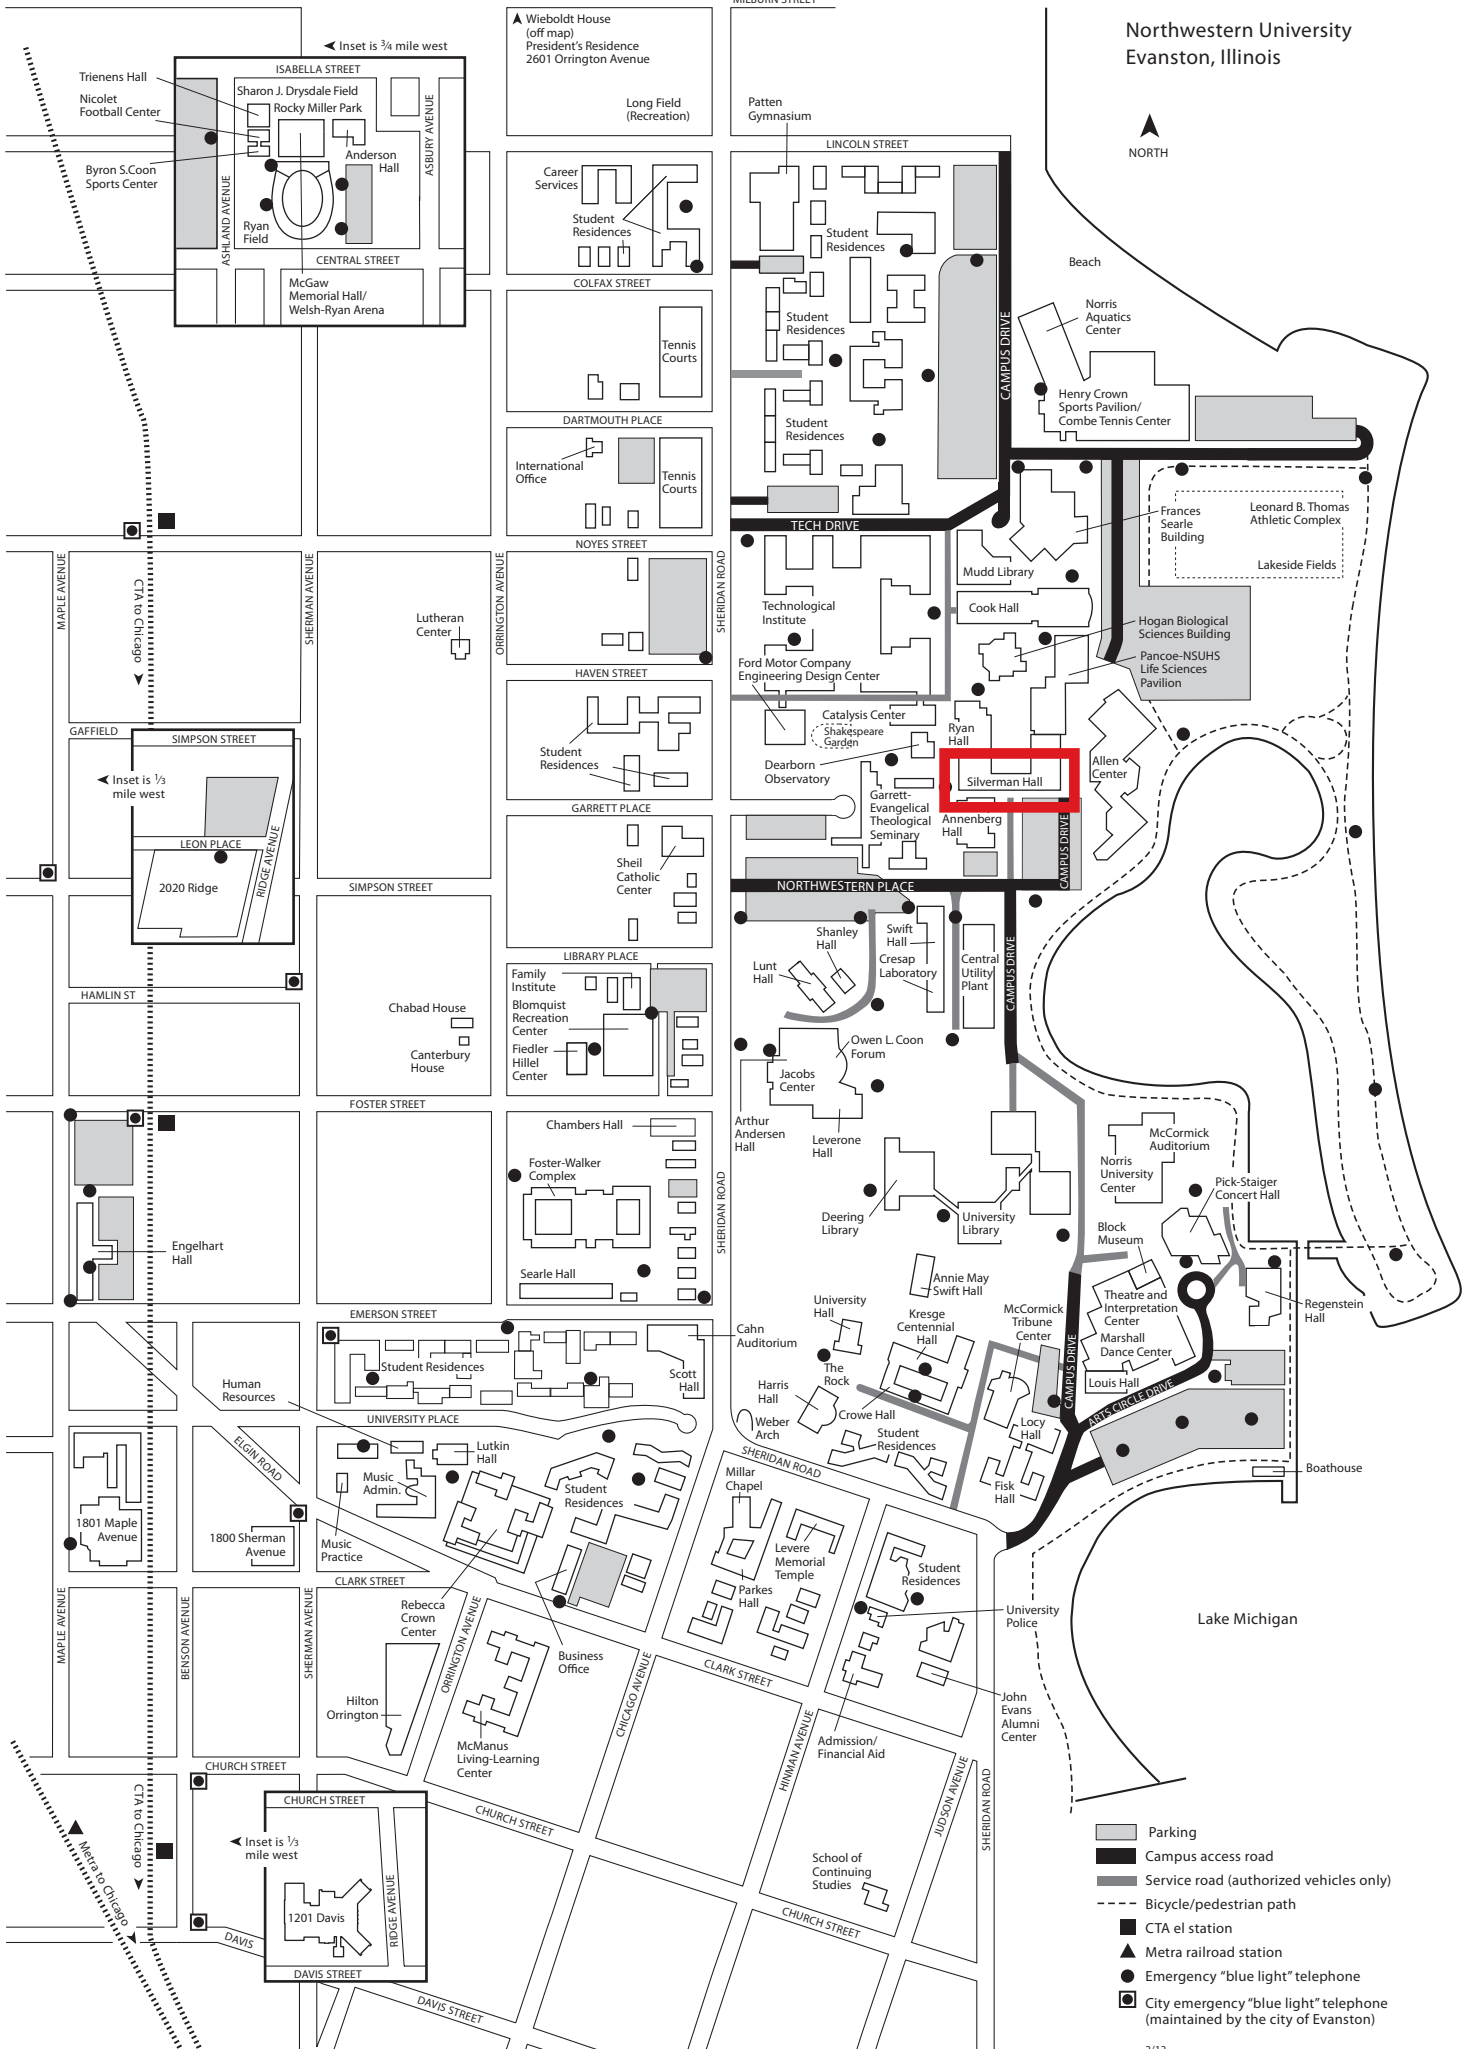

Northwestern University  
Evanston, Illinois

- Parking
- Campus access road
- Service road (authorized vehicles only)
- Bicycle/pedestrian path
- CTA el station
- Metra railroad station
- Emergency "blue light" telephone
- City emergency "blue light" telephone (maintained by the city of Evanston)